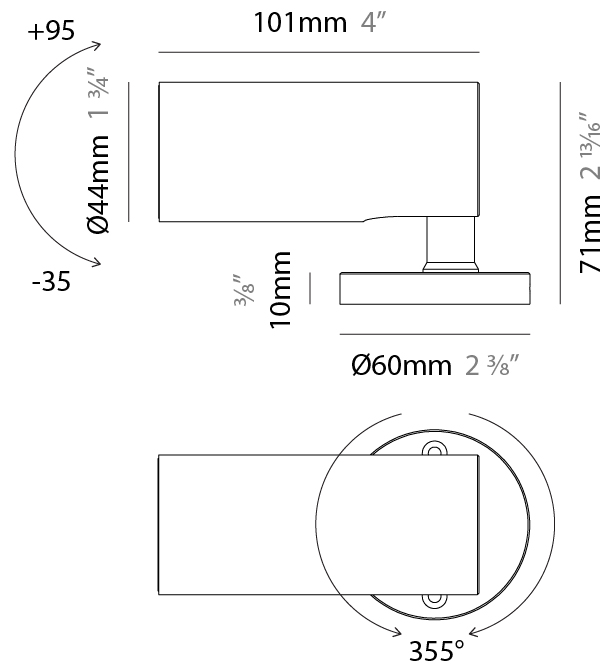

GENERAL

Series: Vario
Subseries: Vario 40
Brand: Unonovesette
Division: Exterior
Mounting Type: Surface
Mounting Location: Above Ground
Subcategory: Flood

PHYSICAL

Shape: Cylinder
Diameter (mm): 44
Diameter (in): 1 3/4
Height (mm): 101
Height (in): 4
Light Distribution: Adjustable / Direct
Weight (kg): 0.27
Weight (lbs): 0.59
Installation Requirement: Surface mounted / Spike / Tree strap
Diffuser: Extra clear tempered / Frosted glass 3mm
Fixture Finish: ABA / ANA / ASB
Fixture Material: Anodized Aluminum 6026 / Machined Aged Brass
Cable Details: 350mm NS20N PCP 2x0.5 mm2

ELECTRICAL

Lamp Type: LED
Total Output Wattage (W): 2.6
Dimming: Non-Dimmable / 0-10V Dimming
Driver Included: No
Driver Location: Remote
Driver Type: Constant Voltage - Universal
Driver Class: Class 2
Input Voltage (V): 120 - 277
Output Voltage (V): 24

LED

Number of LEDs: 1
Color Temperature (*K): 2200 / 2700 / 3000 / 4000
Nominal Lumen (lm): 110 / 160 / 210 / 270
CRI: >90 CRI
Lamp Life (hrs): 100000

OPTICAL

Optic°: 10 / 23 / 43 / 10x40 / 40x10
Beam Angle: Narrow / Medium / Wide / Elliptical
Adjustability: Rotational 355°

RATINGS AND CERTIFICATIONS

Certified By: Certified for North American Standards
IP rating: IP66
IK Rating: IK07