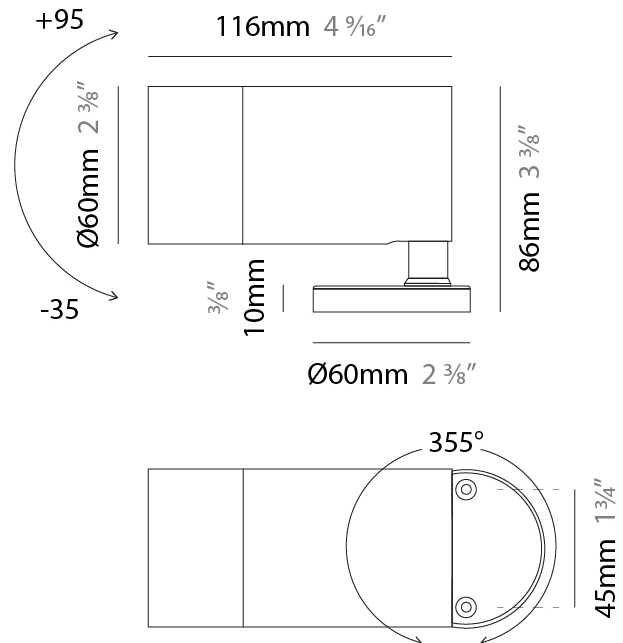

1. To build a product code in our configurator select the specify button on the base model # product page
2. To build a manual product code on this datasheet choose from the options listed below in blue font and add the suffix to the base model #

GENERAL

Series: Vario
Subseries: Vario 60
Brand: Unonovesette
Division: Exterior
Mounting Type: Surface
Mounting Location: Above Ground
Subcategory: Flood

PHYSICAL

Shape: Cylinder
Diameter (mm): 60
Diameter (in): 2 3/8
Height (mm): 116
Height (in): 4 9/16
Light Distribution: Adjustable / Direct
Weight (kg): 0.5
Weight (lbs): 1.102
Installation Requirement: Surface mounted / Spike / Tree strap
Diffuser: Extra clear tempered / Frosted glass 6mm
Fixture Finish: ABA / ANA / ASB
Fixture Material: Machined Anticorodal Aluminium
Cable Details: 350mm NS20N PCP 2x0.5 mm2

ELECTRICAL

Lamp Type: LED
Total Output Wattage (W): 12
Dimming: Phase Dimming (120Vac Only)
Driver Included: No
Driver Location: Remote
Driver Type: Constant Current - Universal
Driver Class: Class 2
Input Voltage (V): 120 - 277
Constant Current (MA): 350

LED

Number of LEDs: 1
Color Temperature (°K): 1800-3000 - Dim to Warm
Max. Delivered Lumen (lm): 824 to 22
CRI: >90 CRI
Lamp Life (hrs): 100000
Special LEDs offerings: Dim to Warm

OPTICAL

Optic°: 20 / 40
Adjustability: Rotational 355°

RATINGS AND CERTIFICATIONS

Certified By: Certified for North American Standards
IP rating: IP66
IK Rating: IK08