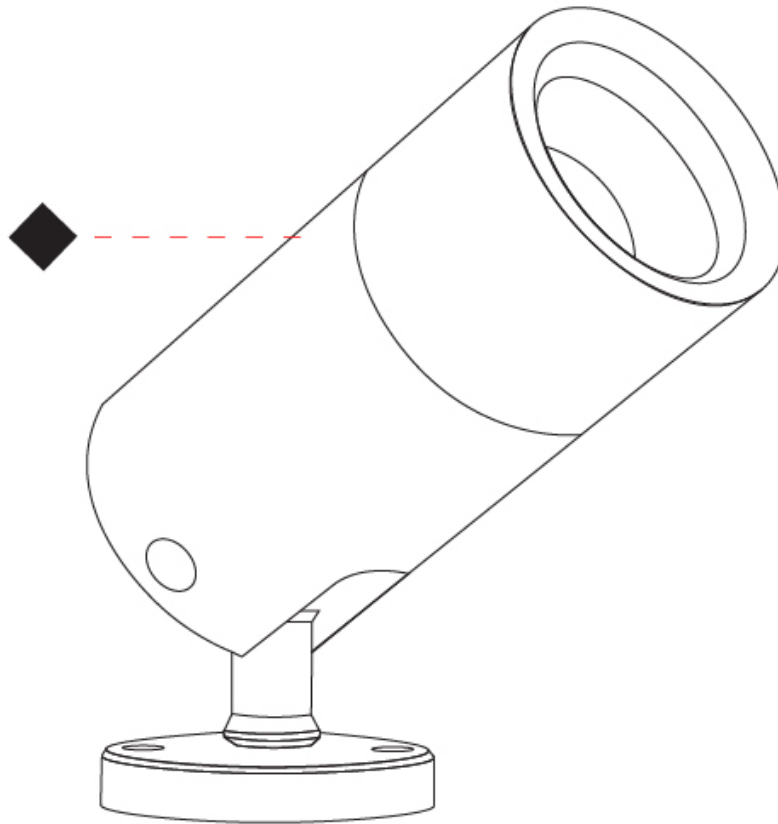

VARIO 60 SURFACE

E12F0000-

PROJECT _____

TYPE _____

SPECIFIER _____

QUANTITY _____

DATE _____

E